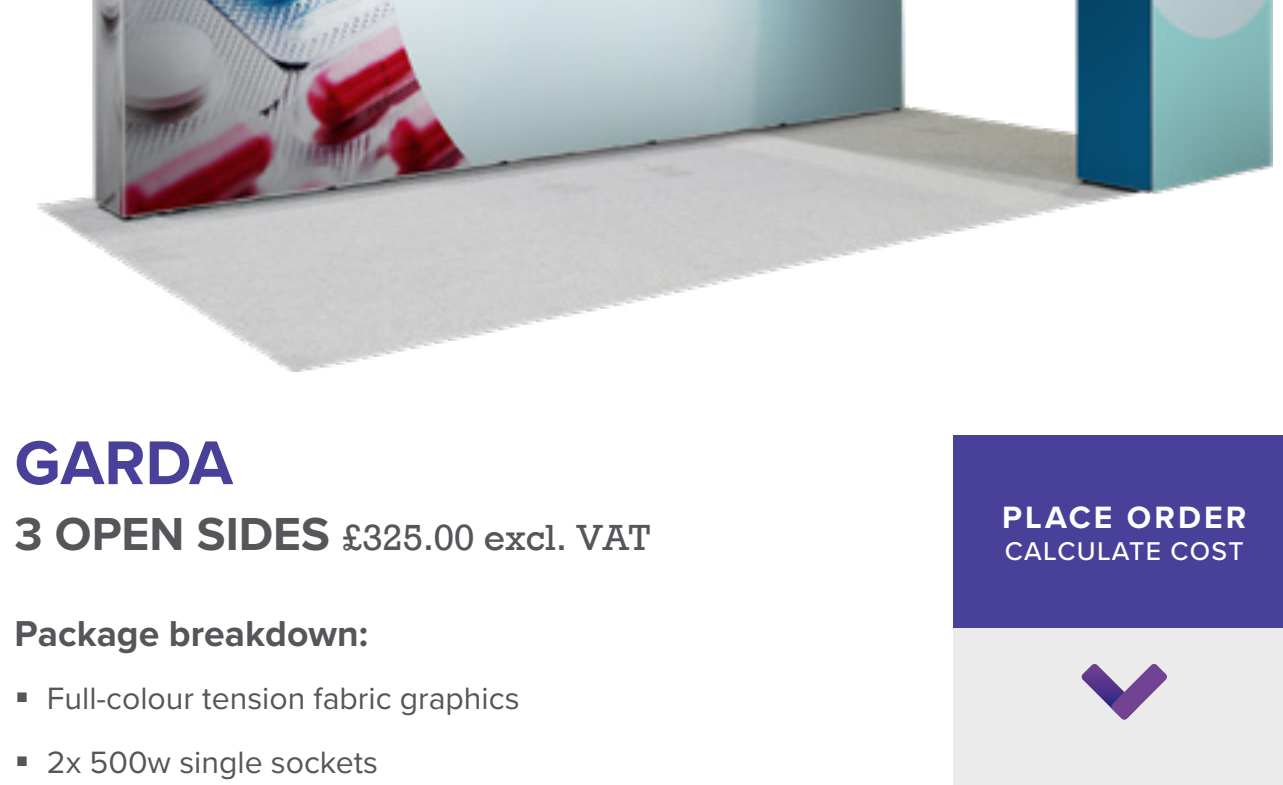

INARI (Light Box)
2 OPEN SIDES £325.00 excl. VAT

GARDA
3 OPEN SIDES £325.00 excl. VAT

PLACE ORDER
CALCULATE COST

▼

YOUR STAND SIZE
(in square metres)