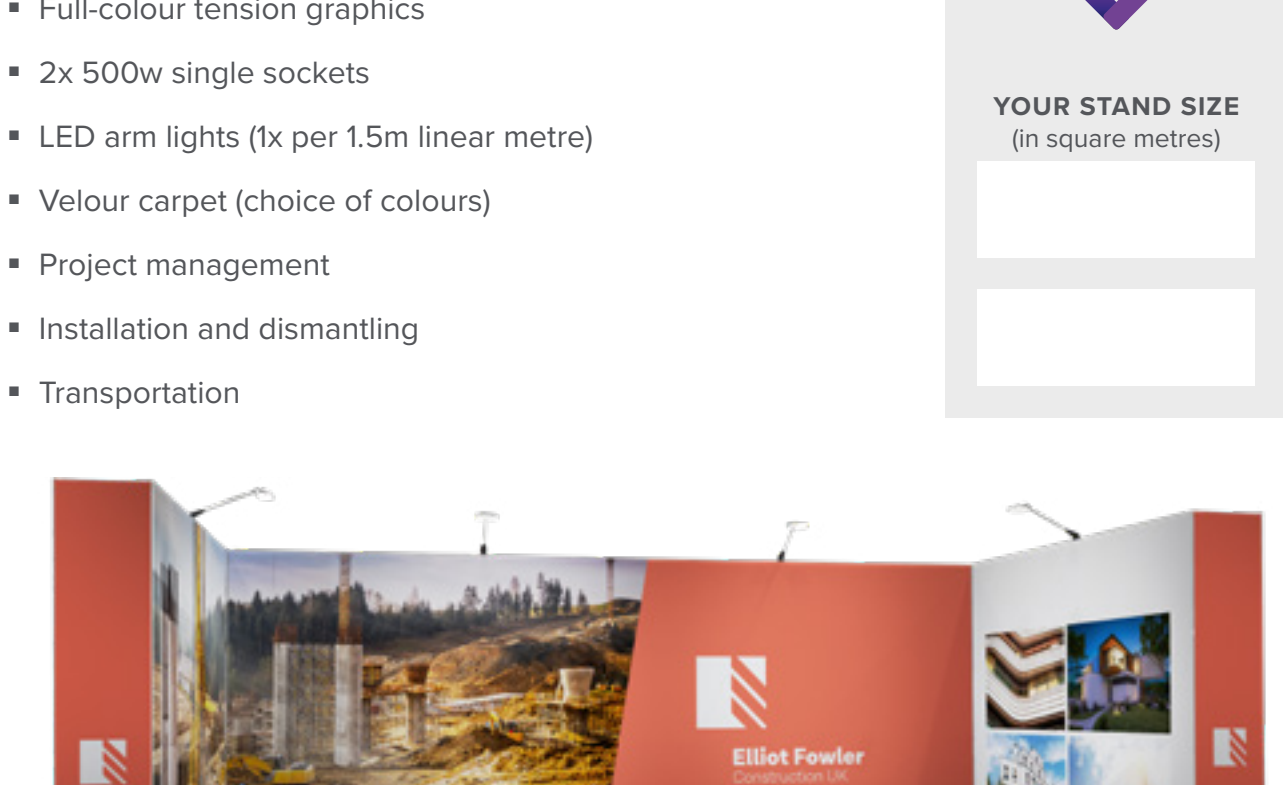

FROME
1 OPEN SIDE £325.00 excl. VAT

PLACE ORDER
CALCULATE COST

▼

YOUR STAND SIZE
(in square metres)