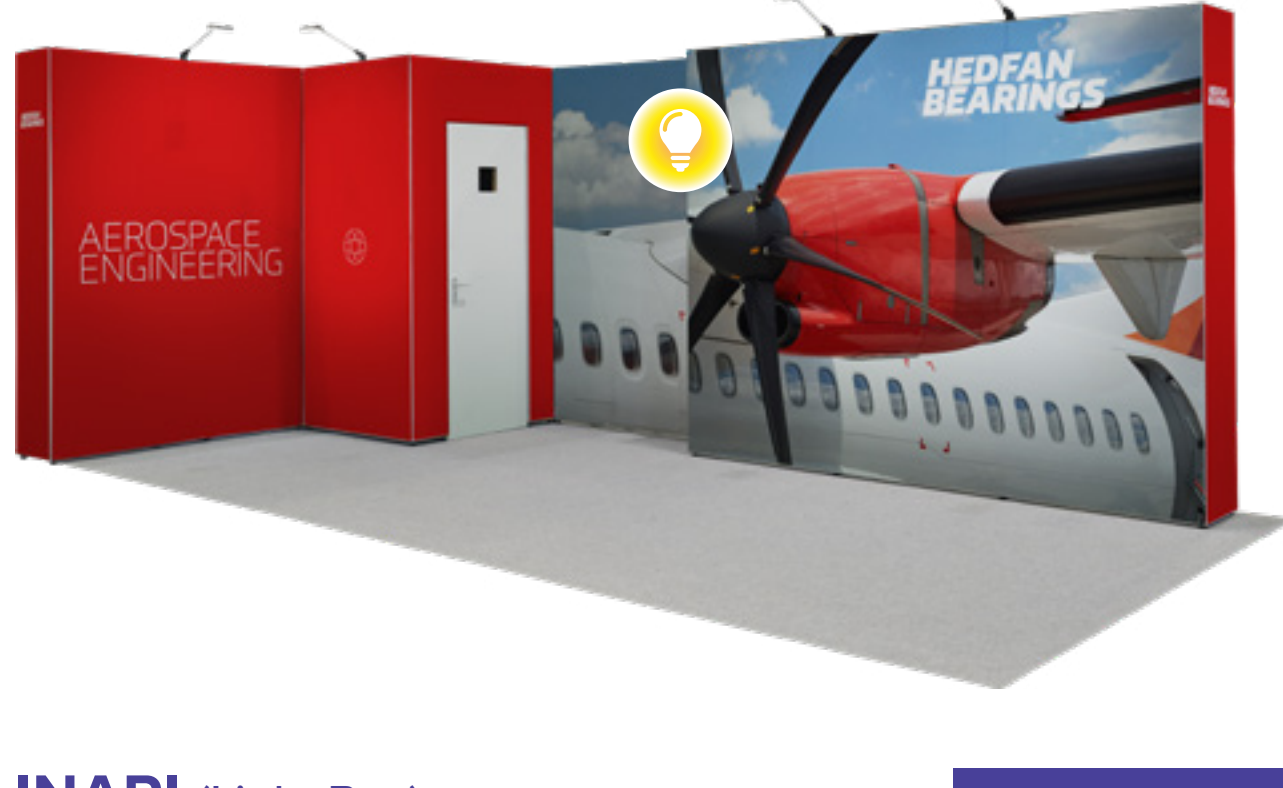

HOWARTH AGRICULTURAL
2 OPEN SIDES £325.00 excl. VAT

PLACE ORDER
CALCULATE COST

▼

YOUR STAND SIZE
(in square metres)