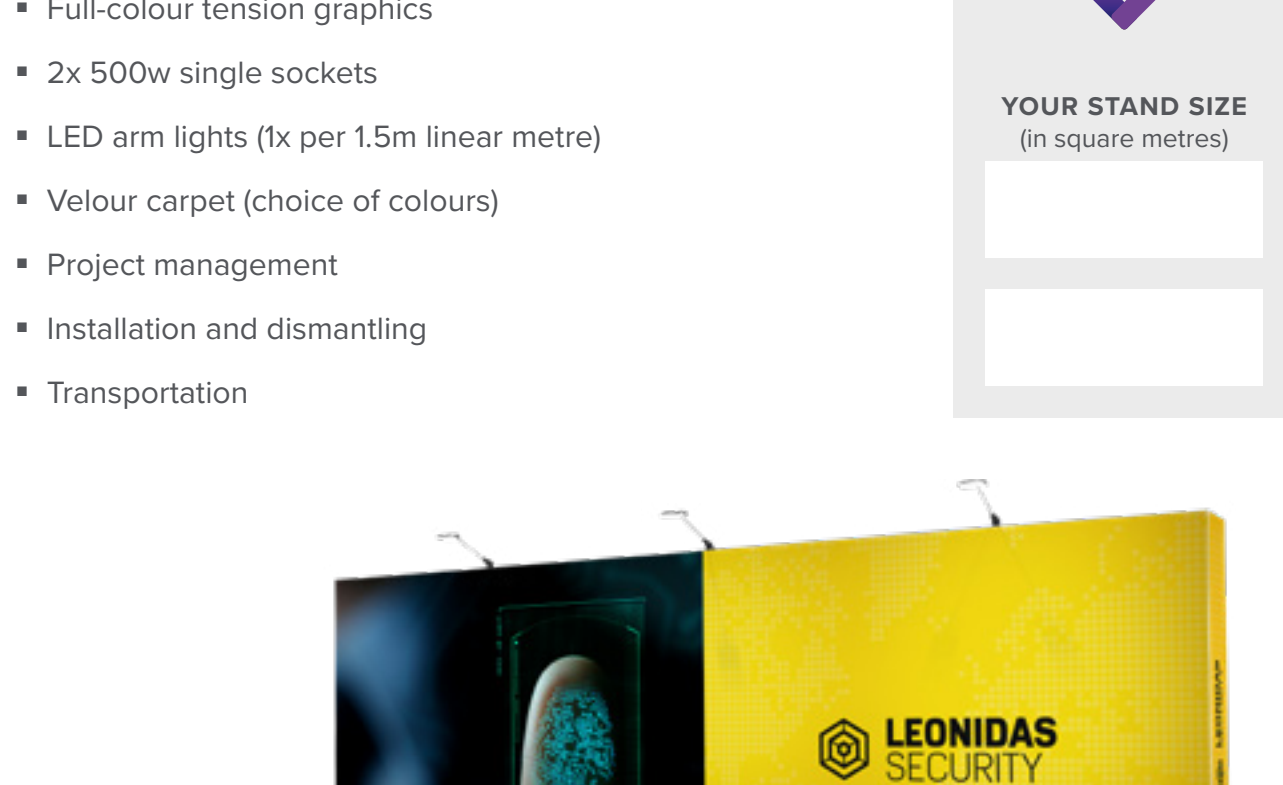

LEONIDAS
3 OPEN SIDES £325.00 excl. VAT

PLACE ORDER
CALCULATE COST

▼

YOUR STAND SIZE
(in square metres)