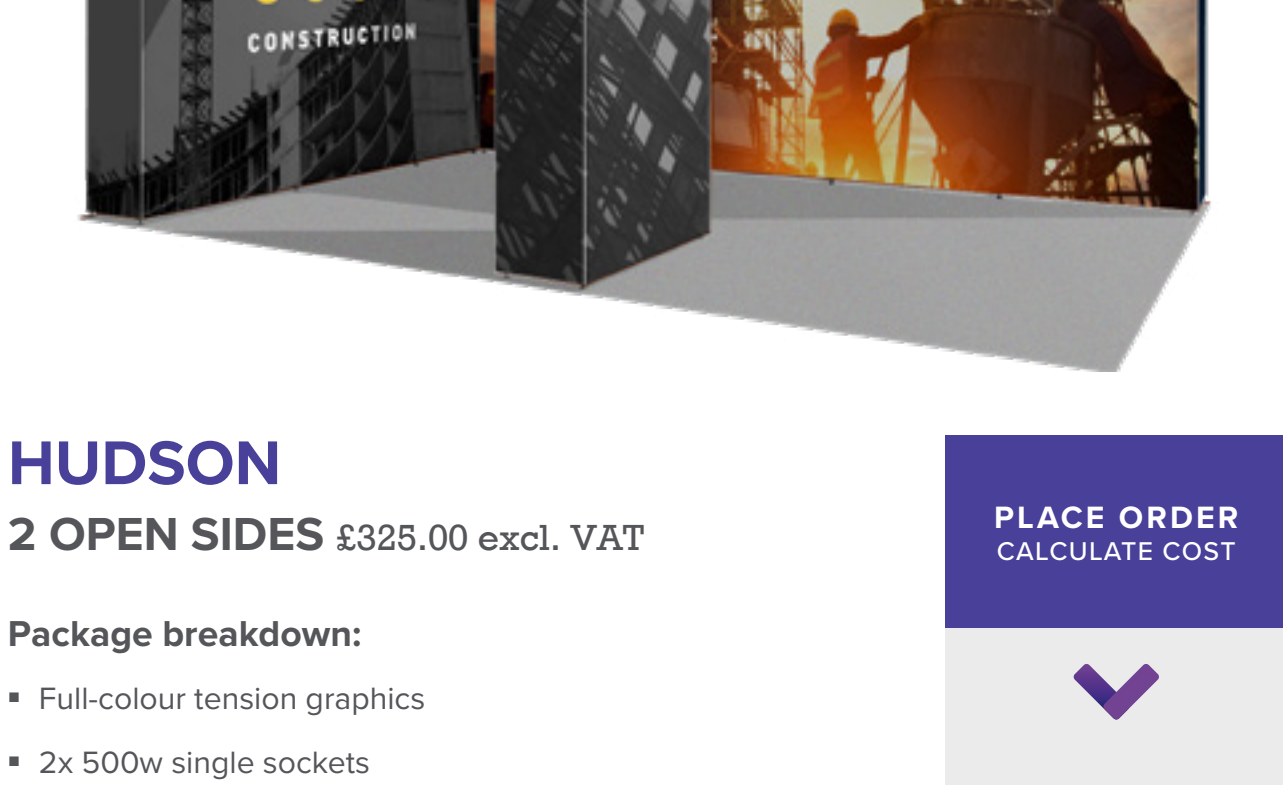

NILE
1 OPEN SIDE £325.00 excl. VAT